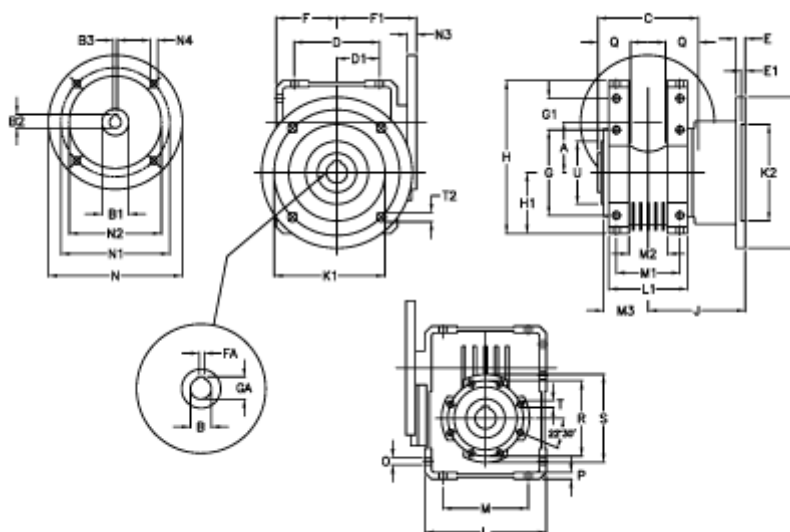

Article number: 392207502544136

Description: Worm Gear with Torque Limiter  
W75 L2-UF-25-P100B14

## Measures

A = 75.00	E = 12	H = 220.5	M = 126	N4 = 8,5	U = 90
B = 30	E1 = 5	H1 = 87.0	M1 = 82	O = 10.5	
B1 E7 = 28	F = 87	J = 111.0	M2 = 44	P = 9	
B2 = 31.3	F1 = 120	K = 200	M3 = 59	Q = 40	
B3 H9 = 8	FA = 8	K1 = 165	N = 160	R = 110	
C = 127	G = 126	K2 = 130	N1 = 130	S = 125	
D = 109.5	G1 = 46.5	L = 174	N2 = 110	T = M8x14	
D1 = 46.5	GA = 33.3	L1 = 104	N3 = 10.0	T2 = 12.5	